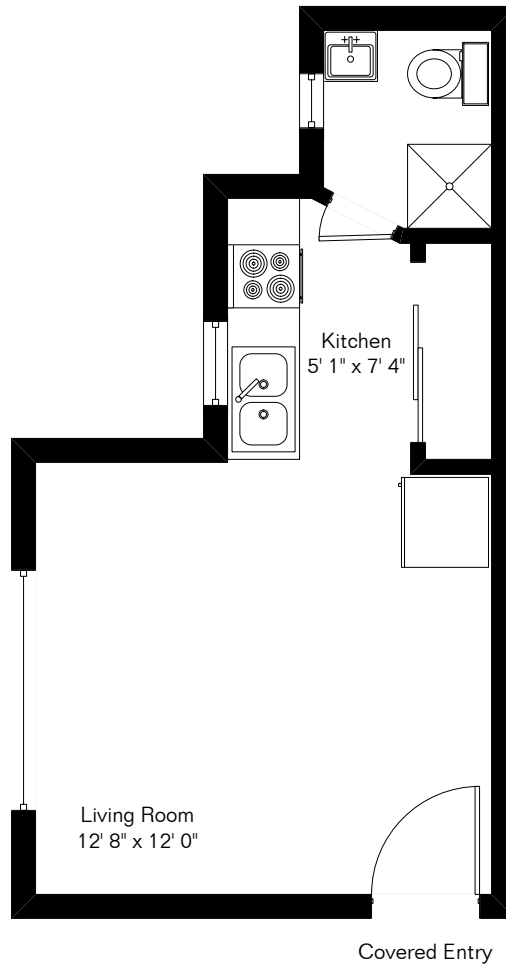

The square footages and room size information are deemed to be reliable but are not guaranteed and should be independently verified.

# 150 S Eastbourne Ave Studio

Presented by Bright Properties  
(520) 906-7215

Living Area 270 Sq Ft

Site Visit November 2012

Copyright 2012 Floor Plans First! LLC  
All Rights Reserved.

[www.FloorPlansFirst.com](http://www.FloorPlansFirst.com)