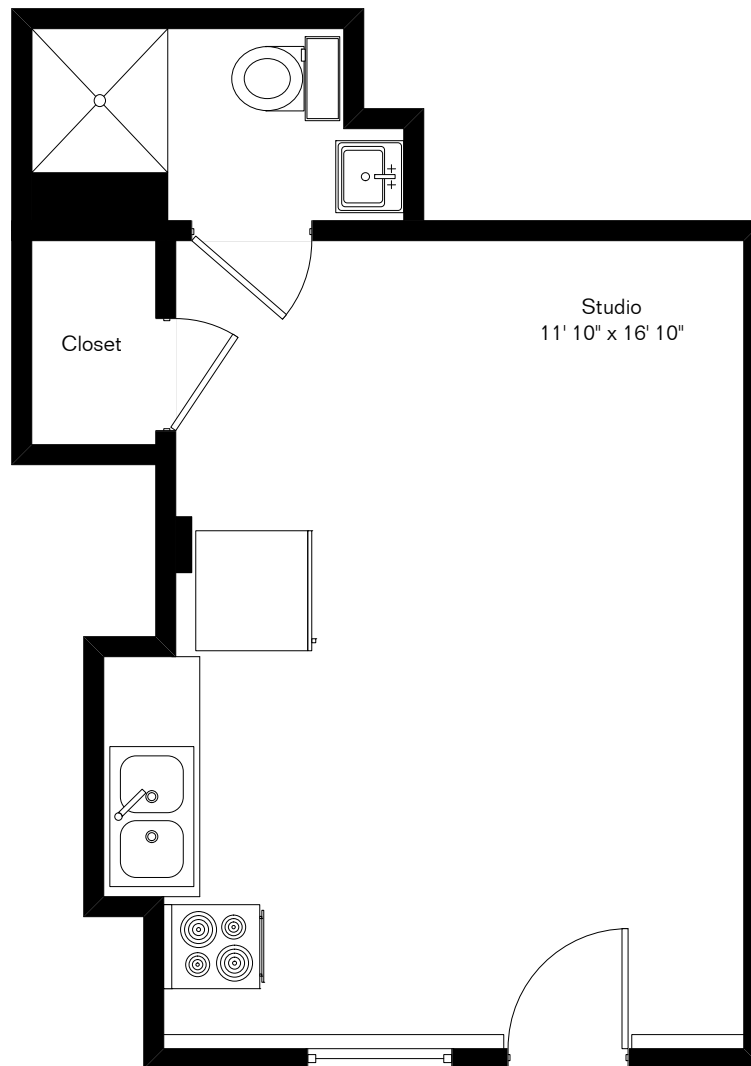

The square footages and room size information are deemed to be reliable but are not guaranteed and should be independently verified.

# 414 S 3<sup>rd</sup> Ave Unit 13

Presented by  
Jet To The Promised Land LLC  
(520) 609-6093

Living Area 270 Sq Ft

Site Visit December 2016

Copyright 2016 Floor Plans First! LLC  
All Rights Reserved.

[www.FloorPlansFirst.com](http://www.FloorPlansFirst.com)