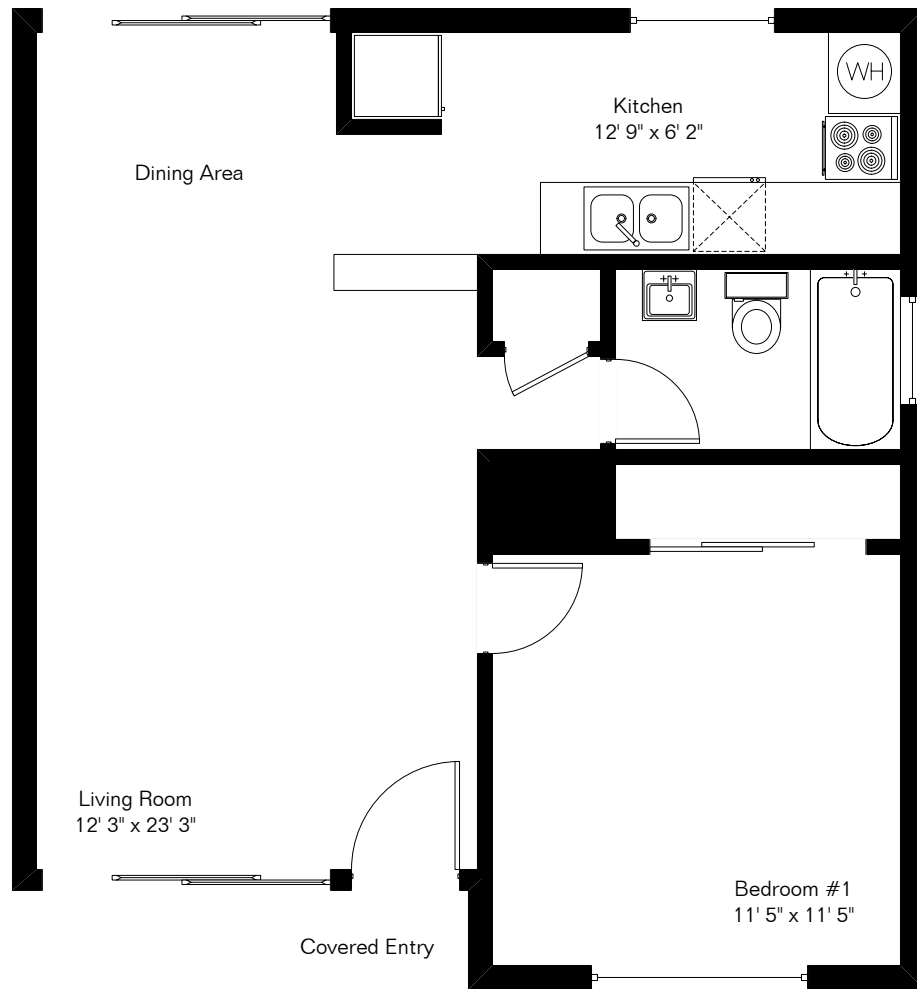

The square footages and room size information are deemed to be reliable but are not guaranteed and should be independently verified.

150 S Eastbourne Ave

1 Bedroom

Presented by Bright Properties
(520) 906-7215

Living Area 647 Sq Ft

Site Visit November 2012

Copyright 2012 Floor Plans First! LLC
All Rights Reserved.

www.FloorPlansFirst.com

Toll Free (877) 887-1500
Voice (520) 881-1500
Fax (520) 791-7701